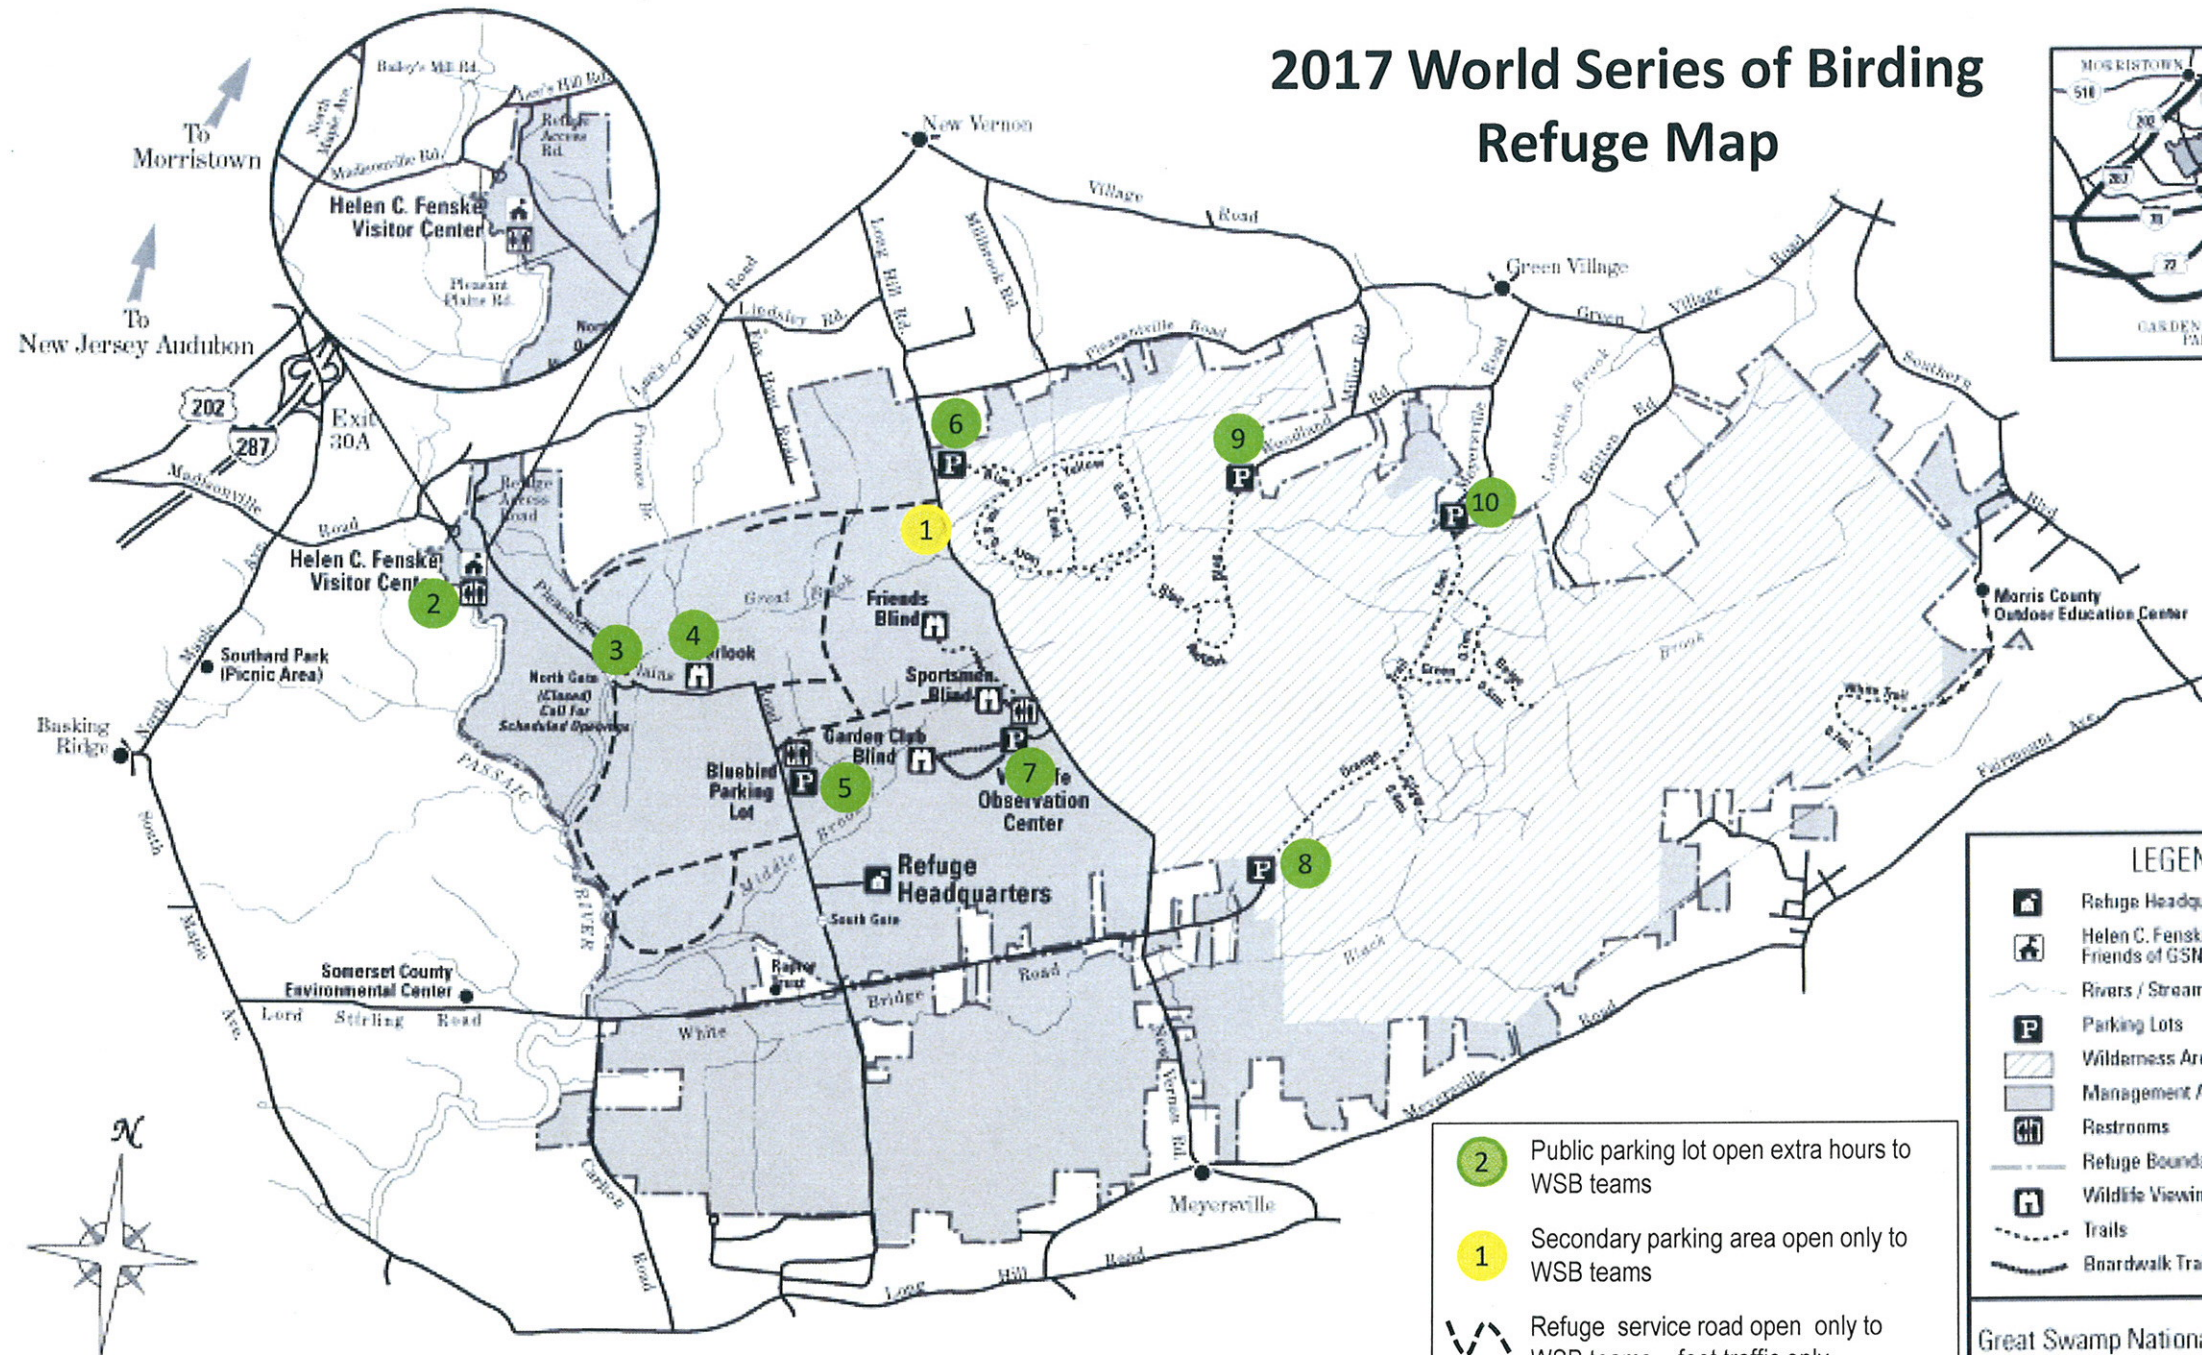

2017 World Series of Birding Refuge Map

To Morristown
To New Jersey Audubon

LEGEND

- Refuge Headquarters
- Helen C. Fenske Visitor Center Friends of GSNWR Nature Shop
- Rivers / Streams
- Parking Lots
- Wilderness Area
- Management Area
- Restrooms
- Refuge Boundary
- Wildlife Viewing Blind
- Trails
- Boardwalk Trail

Great Swamp National Wildlife Refuge
www.fws.gov/northeast/greatswamp

- Public parking lot open extra hours to WSB teams
- Secondary parking area open only to WSB teams
- Refuge service road open only to WSB teams – foot traffic only

Take Pride in Great Swamp National Wildlife Refuge