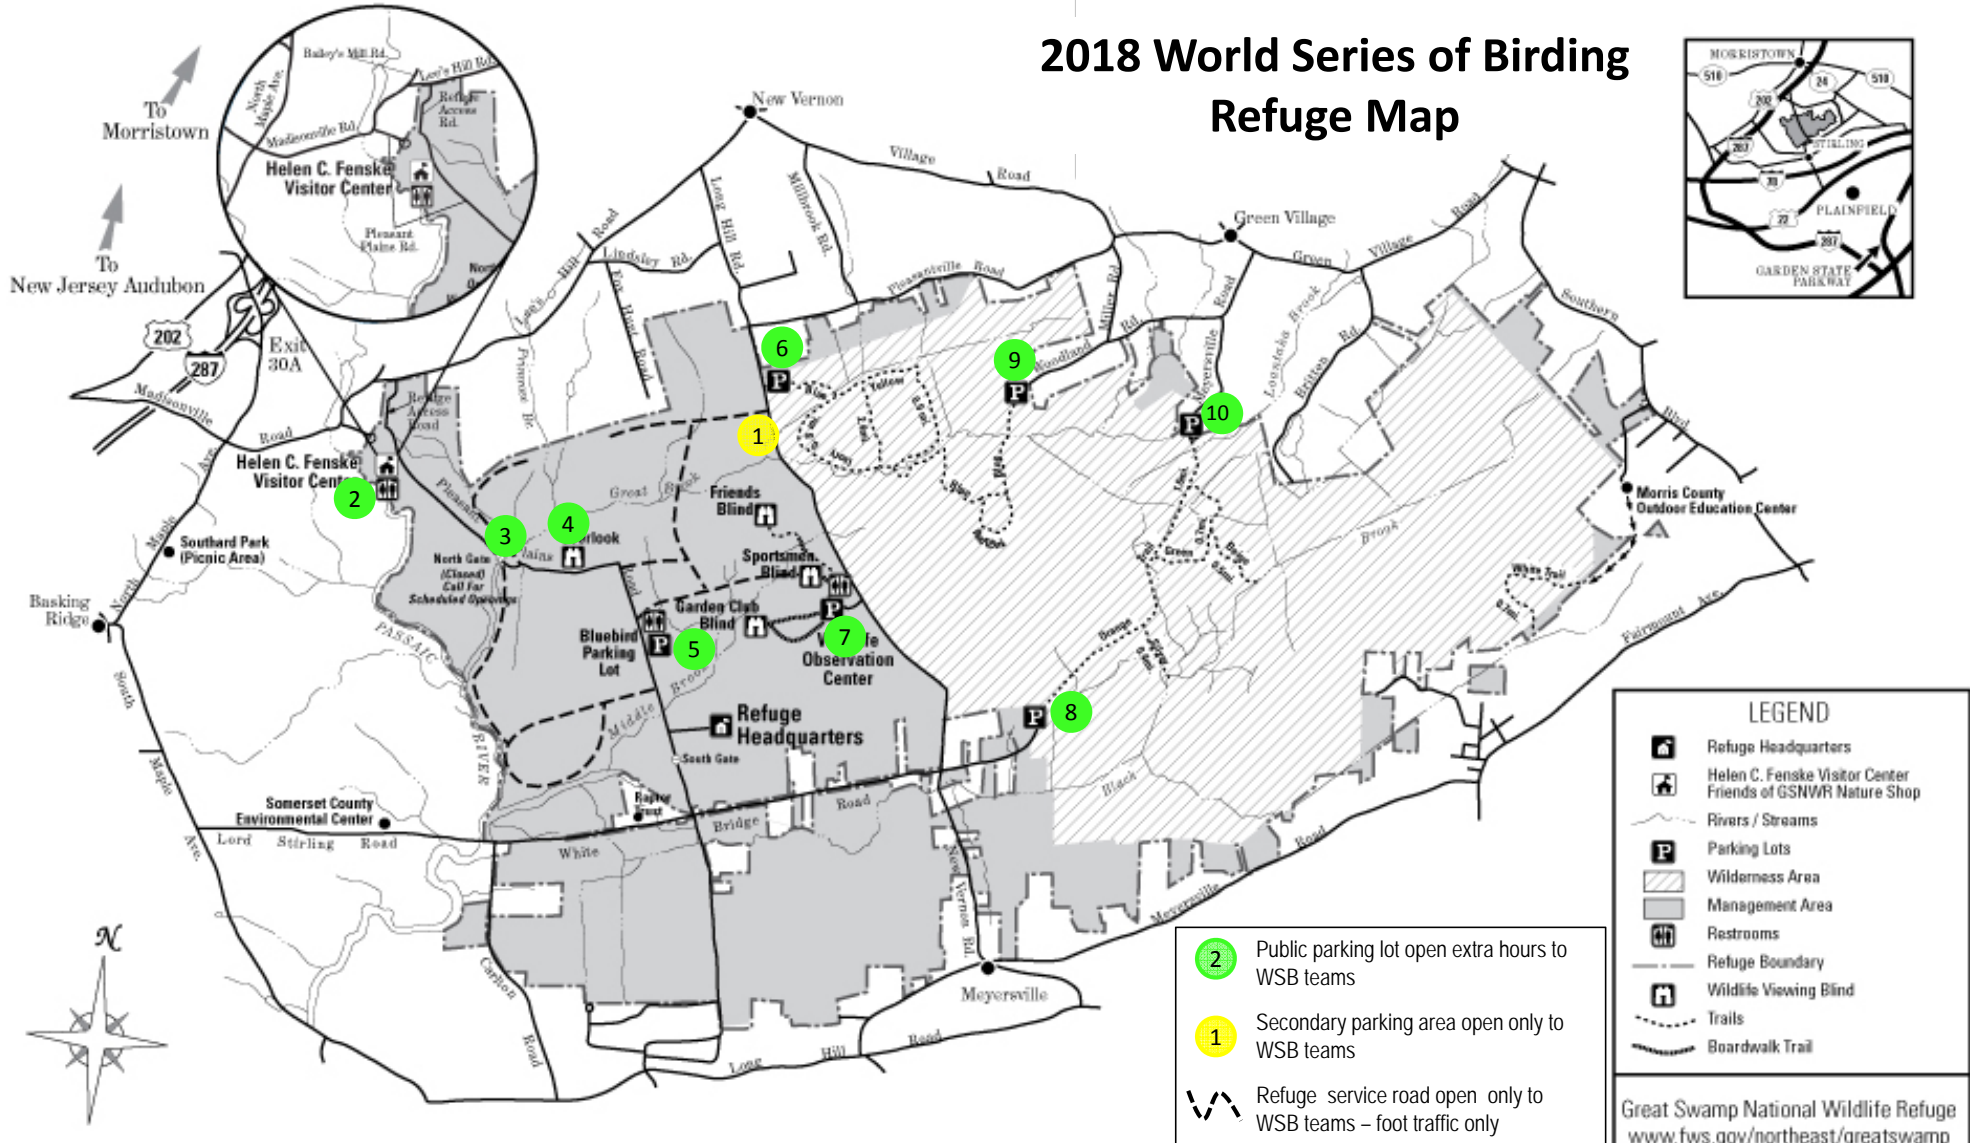

# 2018 World Series of Birding Refuge Map

**Take Pride in Great Swamp National Wildlife Refuge**

Great Swamp National Wildlife Refuge  
[www.fws.gov/northeast/greatswamp](http://www.fws.gov/northeast/greatswamp)